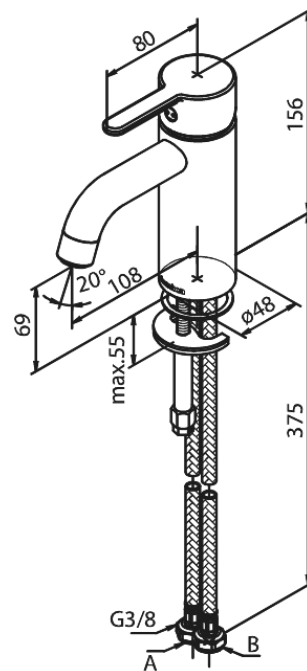

FM Mattsson Mora Group Denmark
Abildager 26 A, 2605 Brøndby, Denmark
Østbirkvej 2, 5240 Odense NØ, Denmark

+45 88 33 00 34 damixa-international@fm-m-mora.com

Mere information på www.damixa.com

damixa